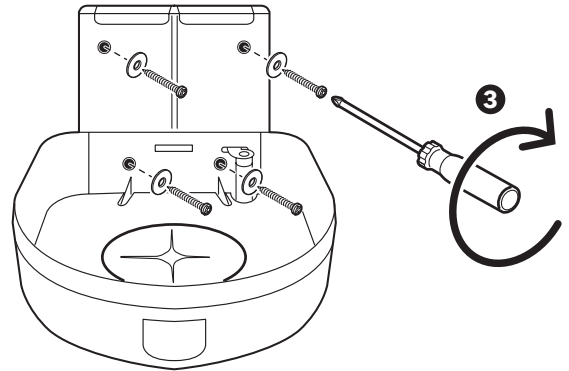

CENTRE FEED ROLL DISPENSER MAXI B4

1x

4x

4x

4x

1x

Ø 4-5 mm

x

1

2

3

4