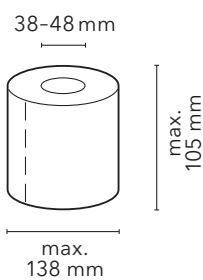

TWIN TOILET PAPER DISPENSER D1

1x

4x

4x

4x

1x

Ø 4-5 mm

x

1

2

3

4