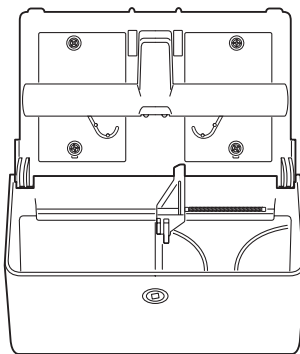

TWIN TOILET PAPER DISPENSER D1

1x

4x

4x

4x

1x

Ø 4-5 mm

x

1

2

3

4