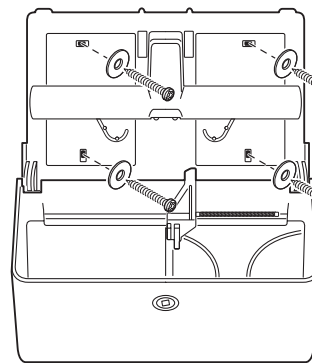

TWIN TOILET PAPER DISPENSER D1

1x

4x

4x

4x

1x

Ø 4-5 mm

x

1

2

3

4